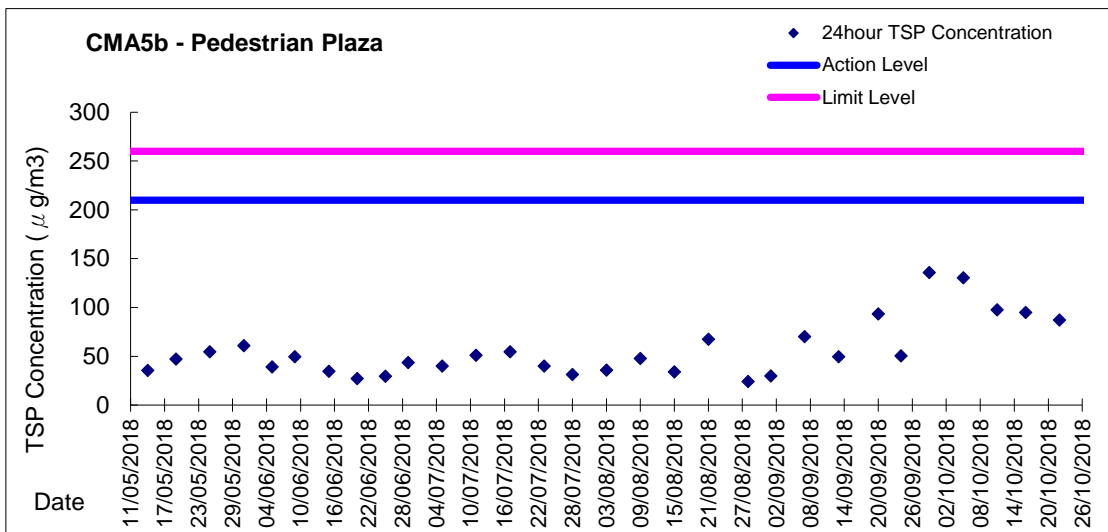

Graphic Presentation of 1 hour TSP Result for EP-376/2009

Graphic Presentation of 24 hour TSP Result for EP-376/2009

Graphic Presentation of 1 hour TSP Result for EP-376/2009

Graphic Presentation of 24 hour TSP Result for EP-376/2009