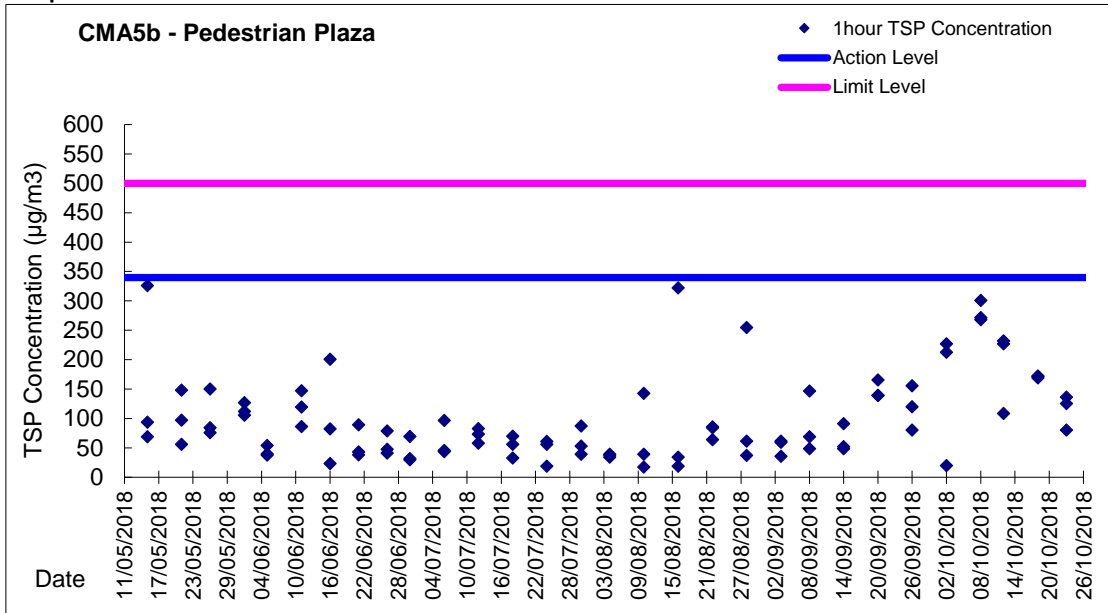

Graphic Presentation of 1 hour TSP Result for EP-376/2009

Graphic Presentation of 24 hour TSP Result for EP-376/2009

Graphic Presentation of 1 hour TSP Result for EP-376/2009

Graphic Presentation of 24 hour TSP Result for EP-376/2009