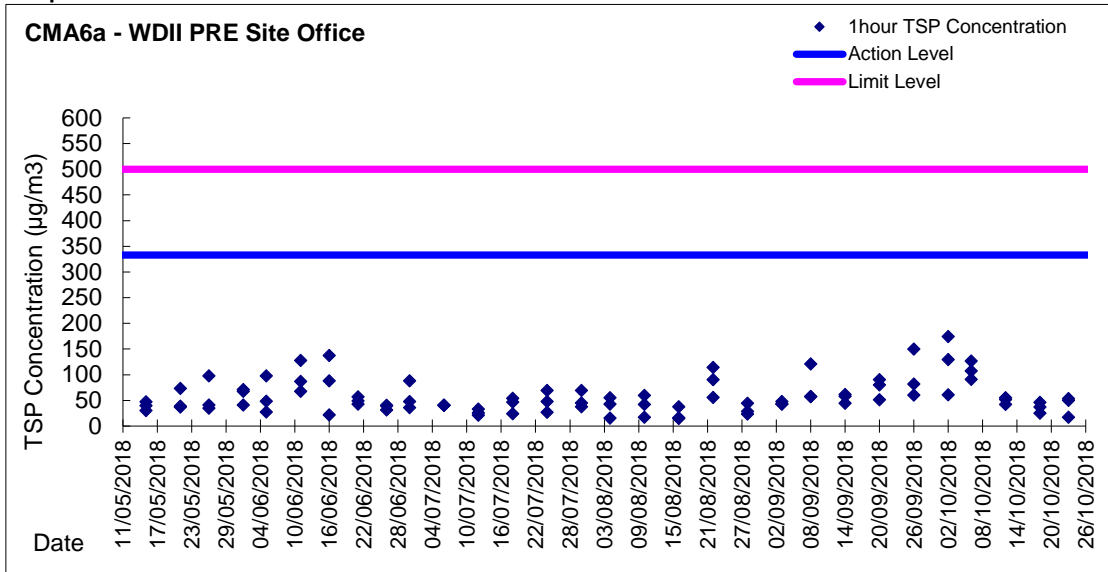

Graphic Presentation of 1 hour TSP Result for EP-376/2009

Graphic Presentation of 24 hour TSP Result for EP-376/2009

Graphic Presentation of 1 hour TSP Result for EP-376/2009

Graphic Presentation of 24 hour TSP Result for EP-376/2009